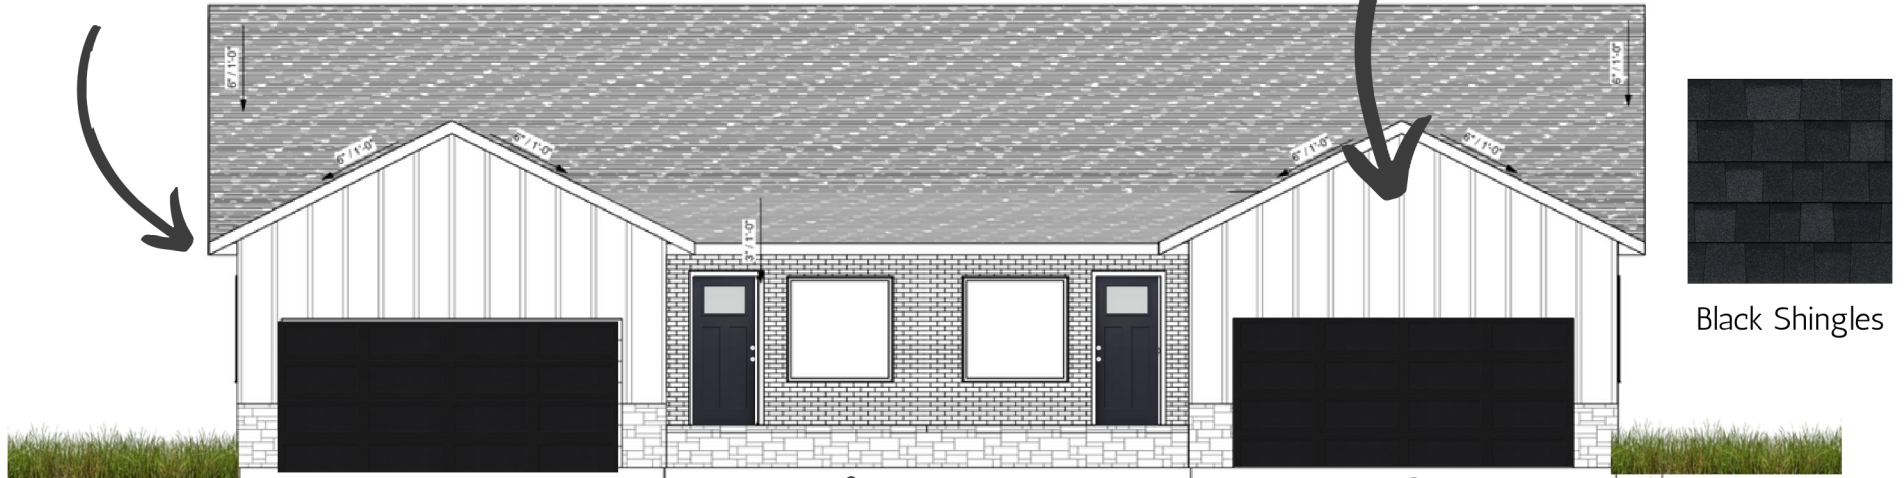

# The Chuck

Alabaster

Sherwin Williams (SW 7008)

White  
Guttering

Worldly Gray

Sherwin Williams  
SW 7043

Cottonwood Tumbled Stone  
Hickory Brick  
White Mortar on Both Masonry  
Body Paint - Worldly Gray  
Exterior Door Paint - Urbane Bronze  
Fascia Paint - Alabaster

Black Shingles

White Windows

Urbane Bronze

Sherwin Williams

*Kitchen*

*Backsplash*

3 x 12 Subway  
Pewter Grout

*The Chuck*

*Pulls*

Pure White

*Trim*

Sherwin Williams

Natural Cream

*Walls*

Benjamin Moore OC-14

*Flooring*