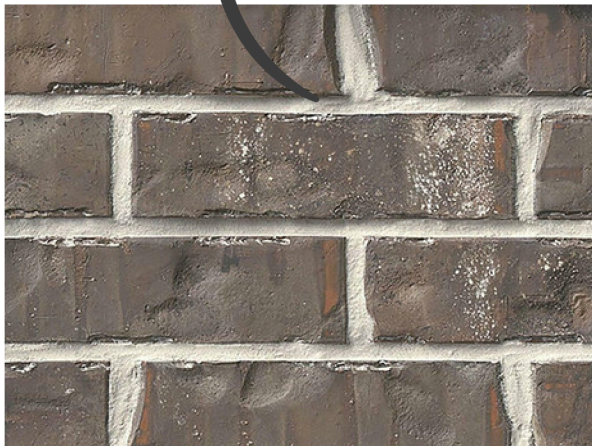

# The Holly

Black Shingles

SHERWIN WILLIAMS  
AMAZING GRAY

Burlington Antique Brick  
White Mortar  
Trim/Fascia - Pure White  
Body/Shake Siding - Amazing Gray  
Board & Batt Siding - Pure White  
Exterior Doors & Garage Doors - Tricorn Black

White Windows

Pure White

Sherwin Williams

White  
Guttering

SHERWIN WILLIAMS  
Tricorn Black

SHERWIN WILLIAMS  
AMAZING GRAY

*Kitchen*

*Backsplash*