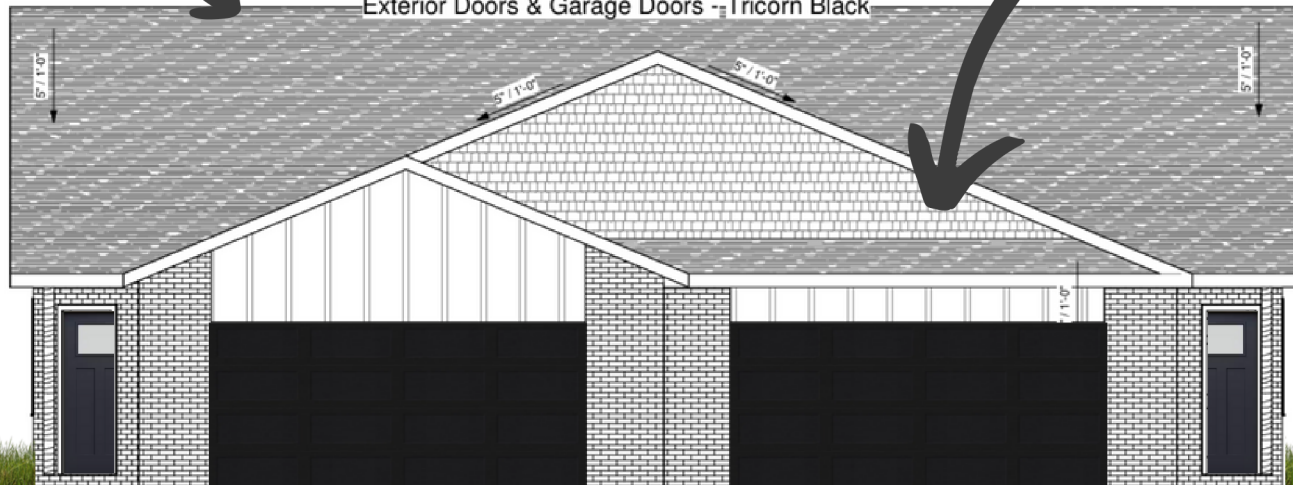

# The Holly

Black Shingles

SHERWIN WILLIAMS  
AMAZING GRAY

Burlington Antique Brick  
White Mortar  
Trim/Fascia - Pure White  
Body/Shake Siding - Amazing Gray  
Board & Batt Siding - Pure White  
Exterior Doors & Garage Doors - Tricorn Black