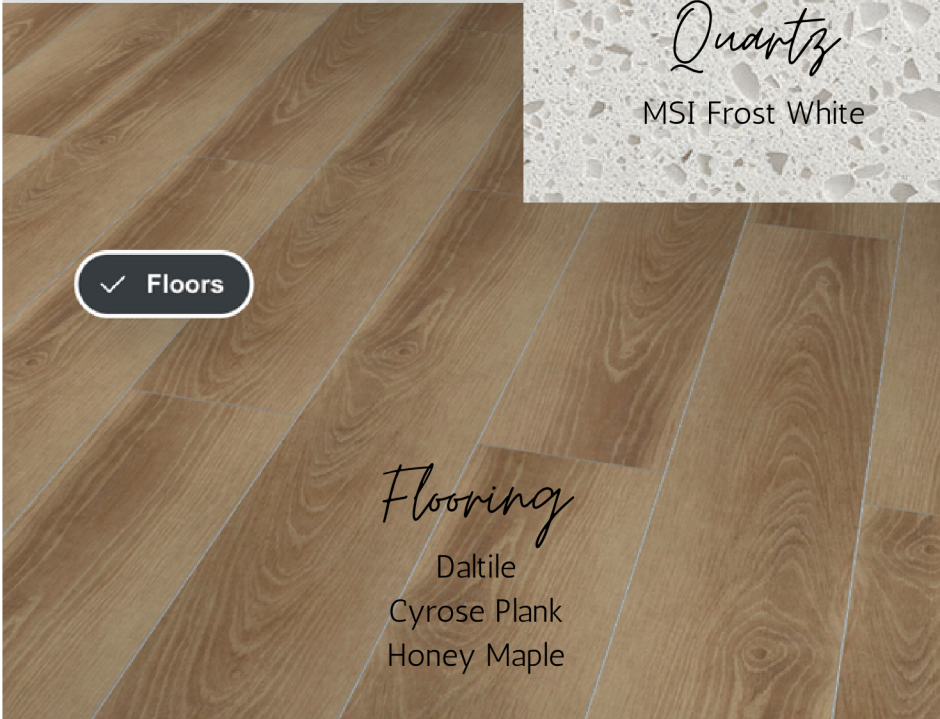

White Windows

Pure White

Sherwin Williams

White  
Guttering

SHERWIN WILLIAMS  
Tricorn Black

SHERWIN WILLIAMS  
AMAZING GRAY

*Kitchen*

*Backsplash*

Benjamin Moore OC-14

*Quartz*

MSI Frost White

*Island  
Cabinets*

*Interior  
Doors*

*Kitchen  
& Bath  
Cabinets*

✓ Floors

*Flooring*